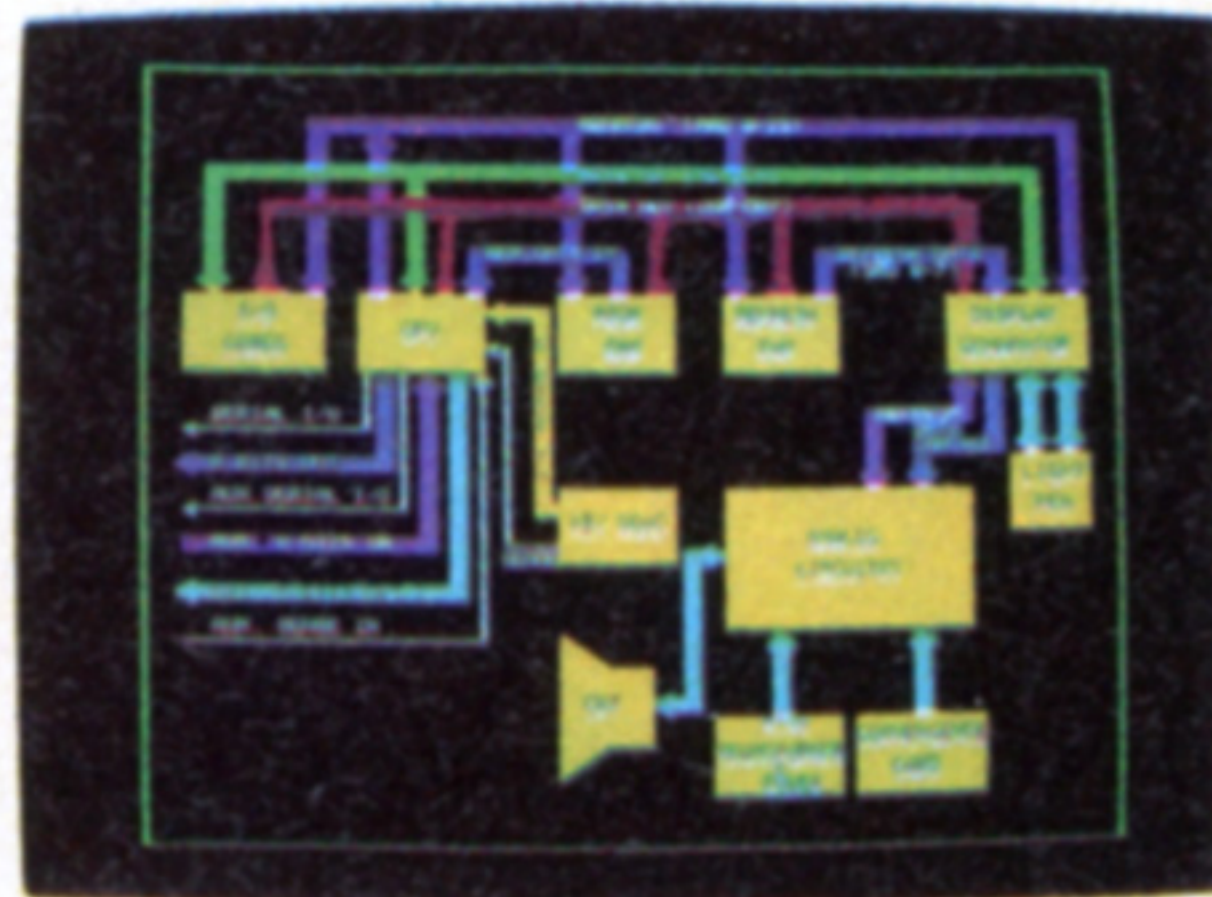

Color communicates better. That's the obvious benefit of ISC's new CP/M® compatible desktop computer.

What isn't as obvious is how easy it is to operate the Intecolor® 8963. Because the CP/M operating system lets you choose from an abundance of prepared CP/M business software, you don't have to write programs unless you want to. And with ISC's color-coded word processing program, you can take advantage of the 8-color graphics display immediately! Color-enhanced programs are also available from Peachtree Software* to handle your General Ledger, Accounts Receivable and Payable, Payroll, Mailing List and Inventory Management System.

The Intecolor 8963 is complete with 19" CRT display, 32K of user RAM (now expandable to 64K), 591K dual 8" floppy disk drive and a color version of Microsoft® Business BASIC. At just $6395[†], it's perfect for the small business.

If you'd rather get down to business than write programs, ask for a demonstration of the Intecolor 8963. Available at selected computer dealers, or contact your nearest ISC sales representative.

†U.S. domestic price.

Unretouched photo of screen.

CP/M is a registered trademark of Digital Research Corp.

*TM Retail Sciences, Inc.