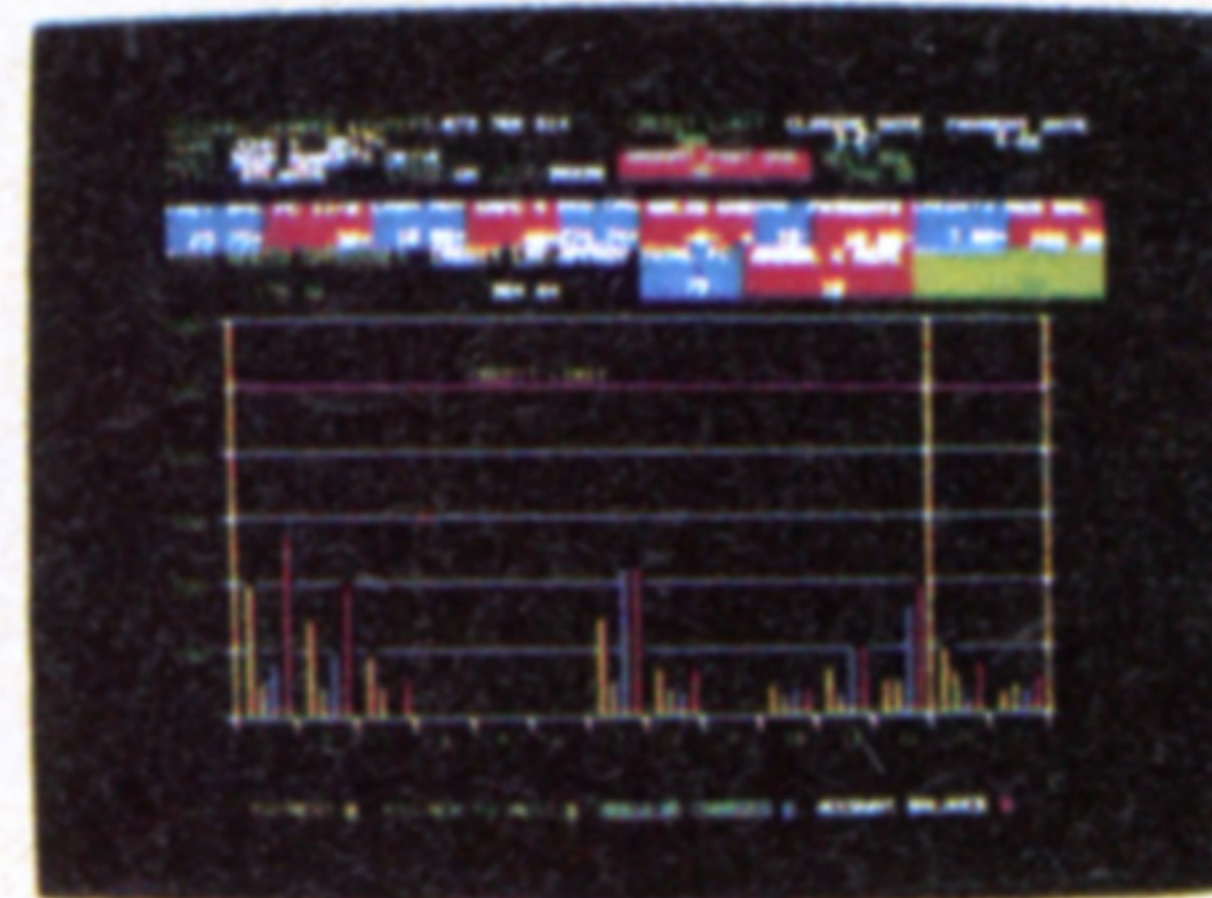

## Color communicates better. That's the obvious benefit of ISC's new CP/M<sup>®</sup> compatible desktop computer.

What isn't as obvious is how easy it is to operate the Intecolor<sup>®</sup> 8963. Because the CP/M operating system lets you choose from an abundance of prepared CP/M business software, you don't have to write programs unless you want to. And with ISC's color-coded word processing program, you can take advantage of the 8-color graphics display immediately! Color-enhanced programs are also available from Peachtree Software\* to handle your General Ledger, Accounts Receivable and Payable, Payroll, Mailing List and Inventory Management System.

The Intecolor 8963 is complete with 19" CRT display, 32K of user RAM (now expandable to 64K), 591K dual 8" floppy disk drive and a color version of Microsoft<sup>®</sup> Business BASIC. At just \$6395<sup>†</sup>, it's perfect for the small business.