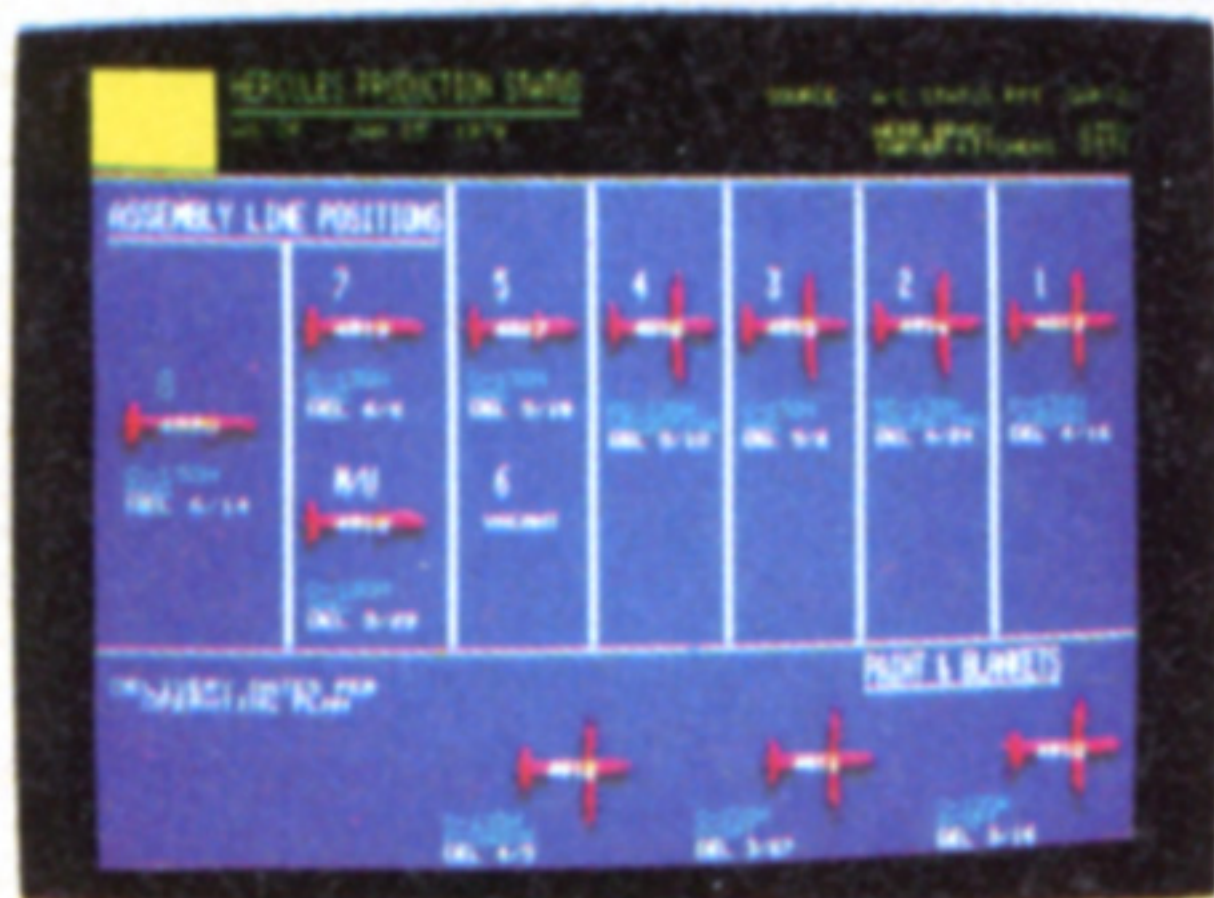

## Color communicates better. That's the obvious benefit of ISC's new CP/M<sup>®</sup> compatible desktop computer.

What isn't as obvious is how easy it is to operate the Intecolor<sup>®</sup> 8963. Because the CP/M operating system lets you choose from an abundance of prepared CP/M business software, you don't have to write programs unless you want to. And with ISC's color-coded word processing program, you can take advantage of the 8-color graphics display immediately! Color-enhanced programs are also available from Peachtree Software\* to handle your General Ledger, Accounts Receivable and Payable, Payroll, Mailing List and Inventory Management System.

The Intecolor 8963 is complete with 19" CRT display, 32K of user RAM (now expandable to 64K), 591K dual 8" floppy disk drive and a color version of Microsoft<sup>®</sup> Business BASIC. At just \$6395<sup>†</sup>, it's perfect for the small business.