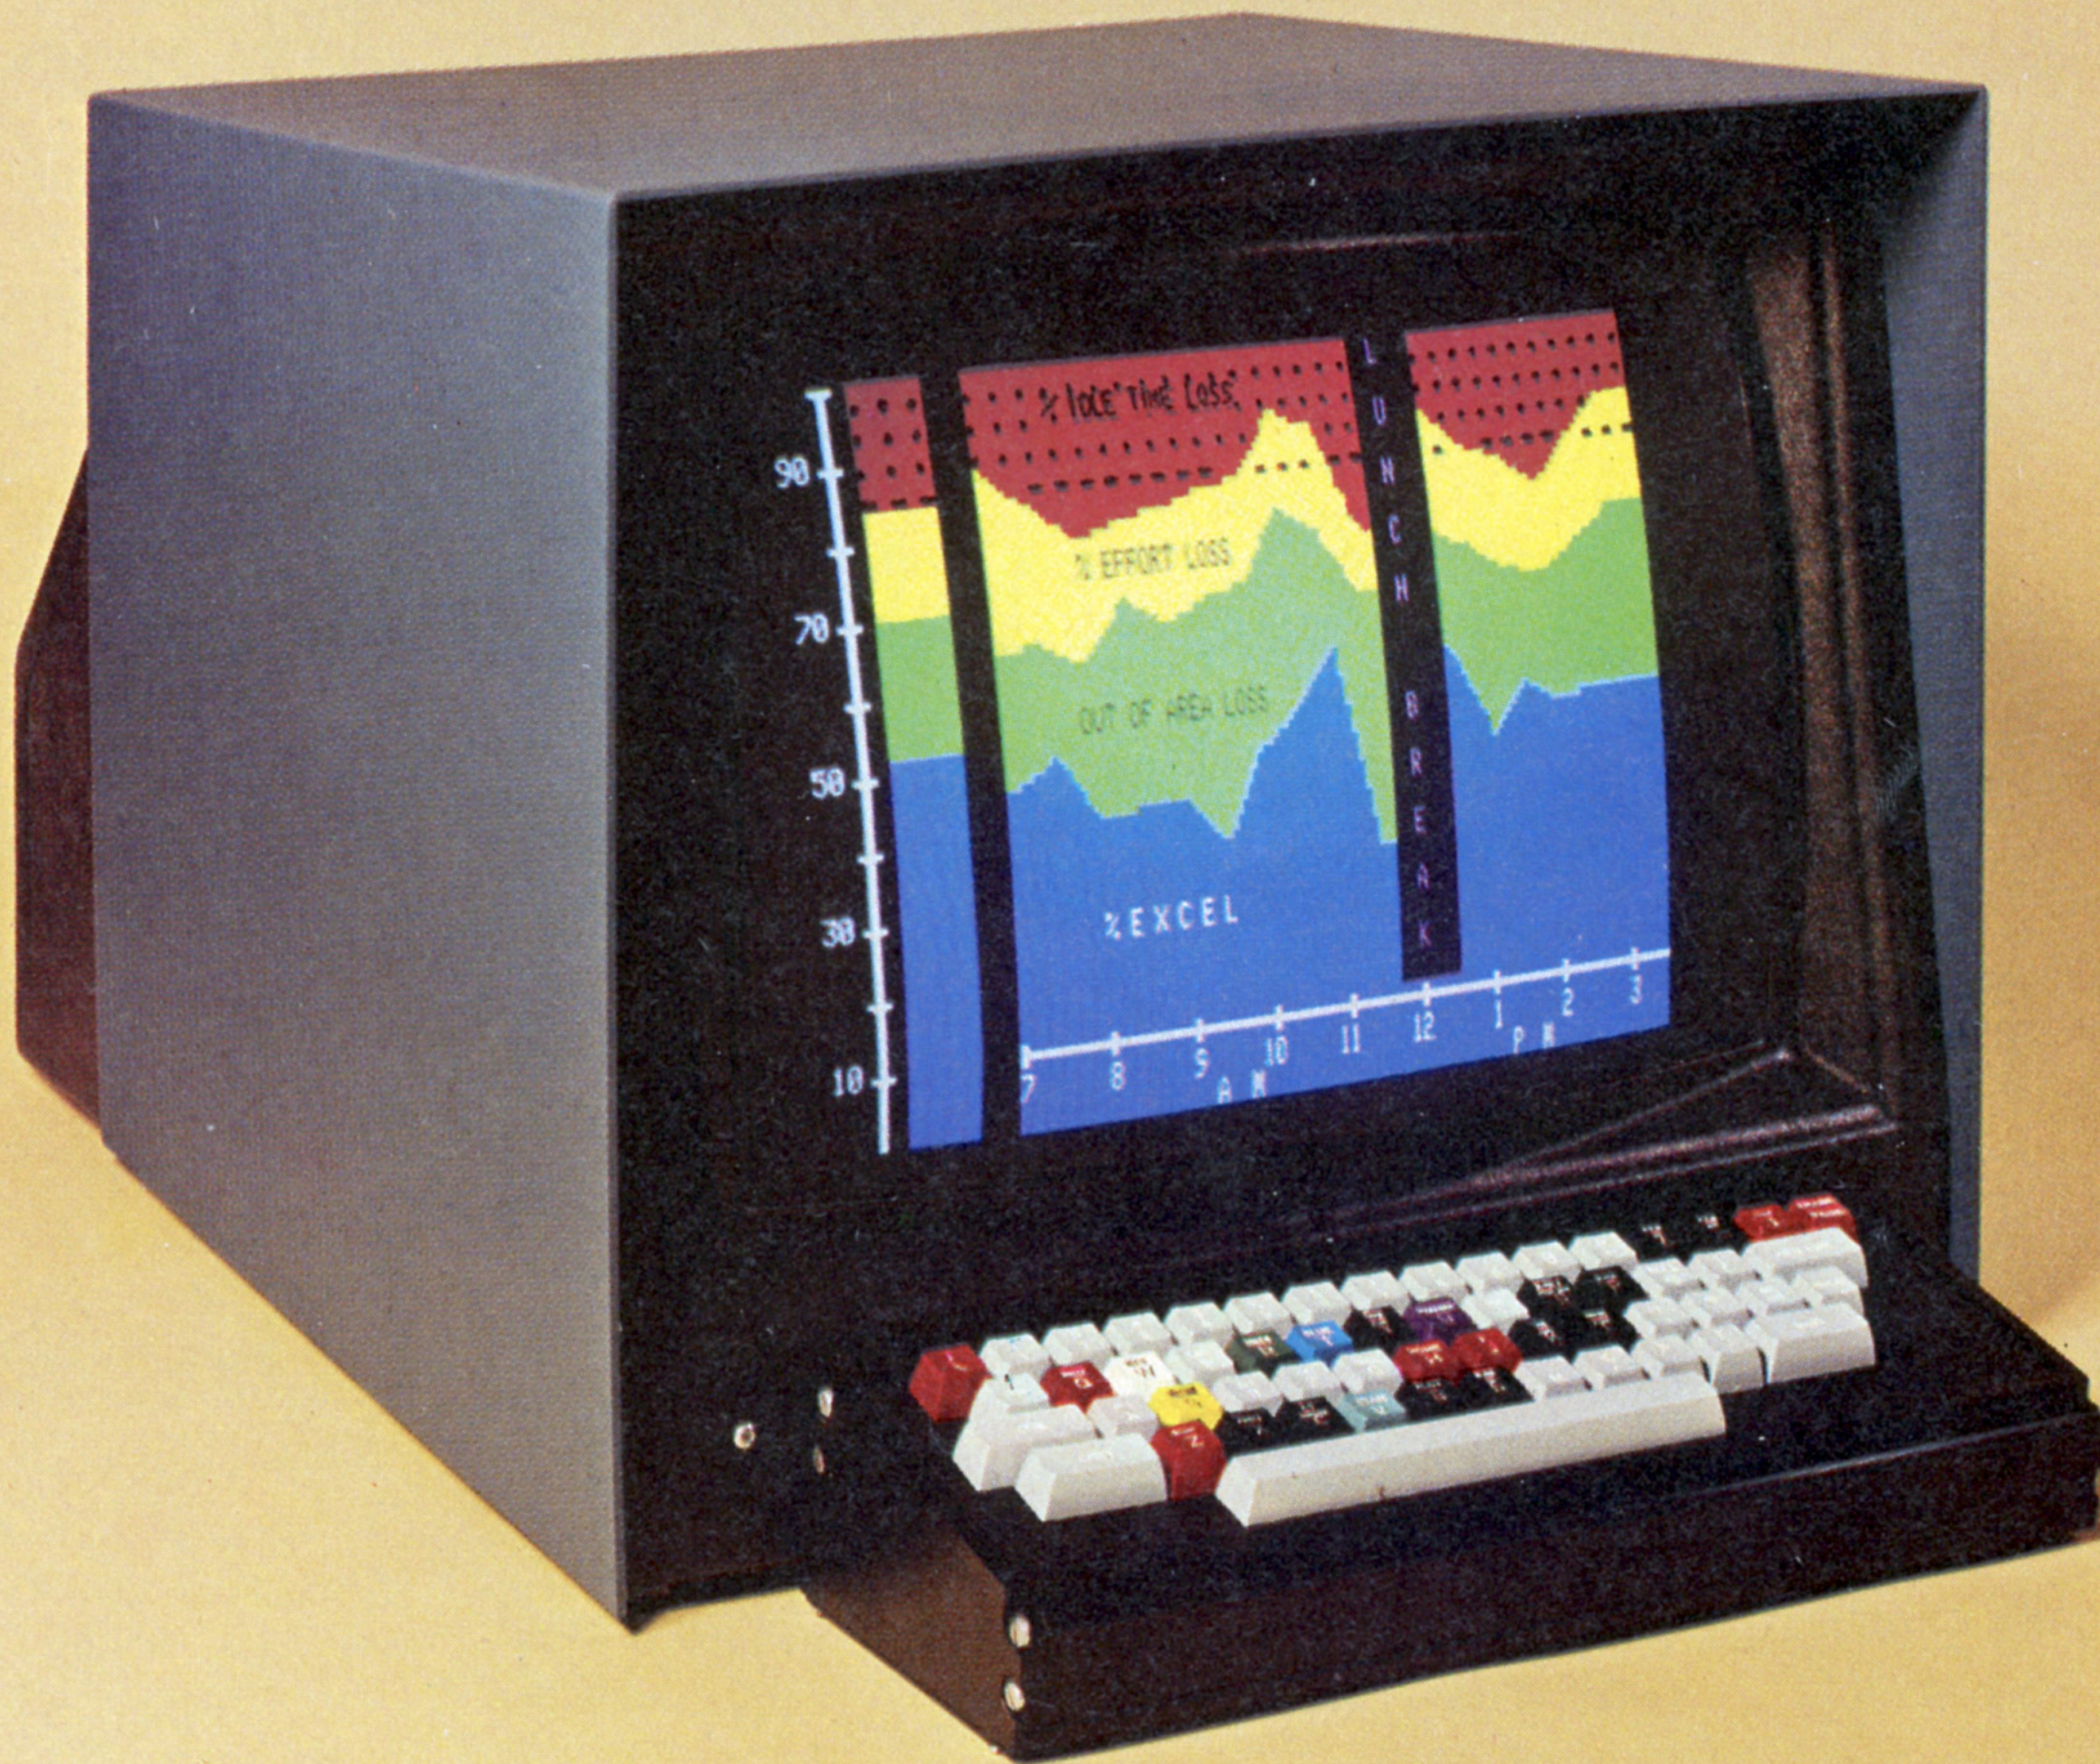

UNBELIEVABLE!!!!!!

The Intecolor[®] 8001 Kit

A Complete 8 COLOR Intelligent CRT Terminal Kit

\$1,395*

"Complete" Means:

- 8080 CPU • 25 Line x 80 Characters/Line • 4Kx8 RAM • PROM Software • Space for UV Erasable PROM • 19" Shadow Mask Color CR Tube • RS232 I/O • Selectable Baud Rates to 9600 Baud • Single Package • 8 Color Monitor • ASCII Set • Keyboard • Bell • Manual

And you also get the Intecolor[®] 8001 9 Sector Convergence System for ease of set up (3-5 minutes) and stability.

Additional Options Available:

- Roll • Additional RAM to 32K • 48 Line x 80 Characters/Line
- Light Pen • Limited Graphics Mode • Background Color
- Special Graphics Characters • Games

Delivery 30-60 days ARO.

*Domestic USA price

ISC WILL MAKE A BELIEVER OUT OF YOU.

Send me _____ (No.) Intecolor[®] 8001 kits at \$1,395 plus \$15.00 shipping charges each.

Enclosed is my cashier's check, money order, personal check* \$350 deposit/kit for C.O.D.